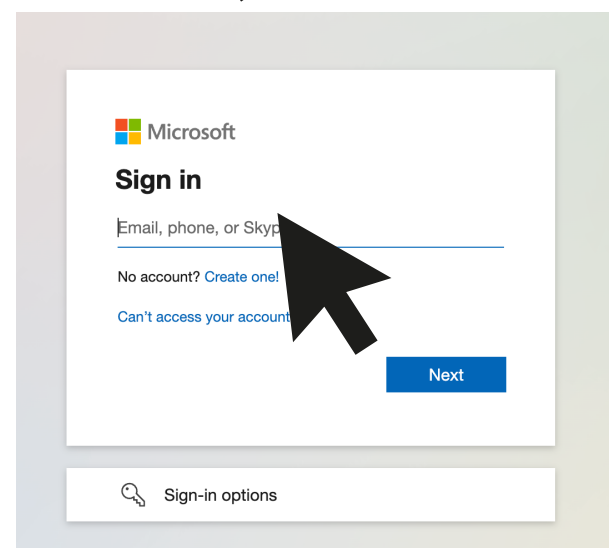

How to log -in to

Is your class using Moodle this semester? This guide will give you two options for logging in to your class Moodle site. If you have any technical difficulties or have issues with your username/password, contact IT via email at itsupport@johnabbott.qc.ca, present yourself at HE-411 for in-person assistance, or call 514-457-6610 X3333.

You have two options for logging into Moodle.

Option 1. Through Omnivox

1. Go to <https://johnabbott.omnivox.ca/>
2. Scroll down to "My College Service" on the left-hand side
3. Click on "Moodle"

One of two things will happen:

If you are already logged in to your John Abbott College email in another tab, you will automatically be logged on to Moodle. Once you are logged in you should see your courses and be able to get started!

If you are not automatically logged in, you will see a Microsoft log-in window.

- Log-in using your JAC Outlook email address (firstname.lastname@johnabbottcollege.net) and password. Once logged in, you should see your classes and be able to get started!