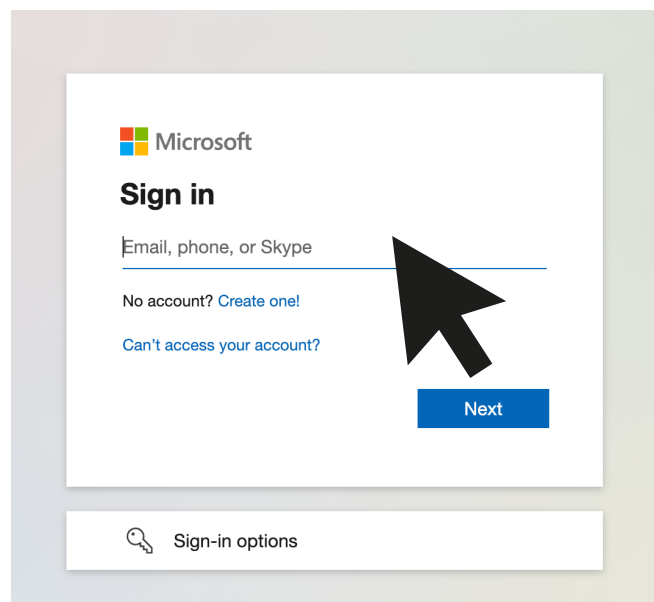

Option 2. Using the Moodle URL

1. Go to <https://moodle.johnabbott.qc.ca/>

One of two things will happen:

If you are already logged in to your John Abbott College email in another tab, you will automatically be logged on to Moodle. Once you are logged in you should see your courses and be able to get started!

If you are not automatically logged in, you will see a Microsoft log-in window.

- Log-in using your JAC Outlook email address (firstname.lastname@johnabbottcollege.net) and password. Once logged in, you should see your classes and be able to get started!

Home Dashboard My courses

Welcome back, Amanda! 🙌

Timeline

Next 7 days Sort by dates Search by activity type or name

Wednesday, 18 January 2023

00:00 **testing 2023 - B** Add submission
JAC: better tester winner - Assignment is due

Calendar

All courses New event

December January 2023 February

Mon	Tue	Wed	Thu	Fri	Sat	Sun
						1

FAQ

- Can I just go to Moodle.com and log-in?
  - NO! Please use the URL provided or access Moodle using Omnivox. Each school has a different specific link to access Moodle.