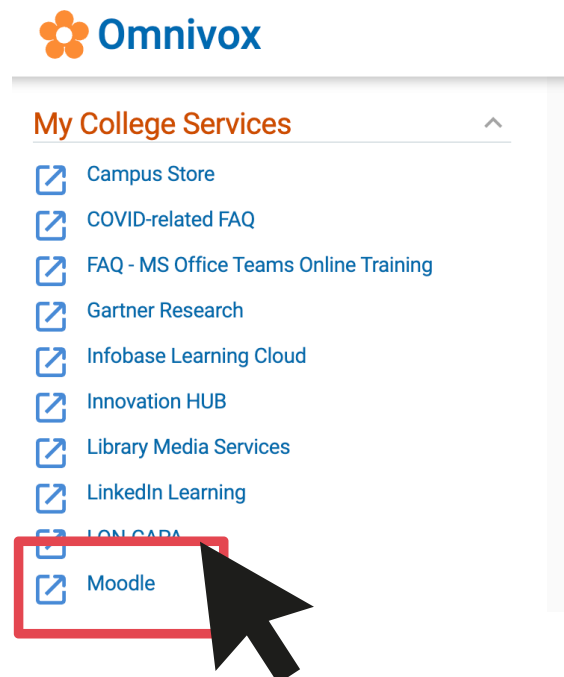

How to log -in to

Is your class using Moodle this semester? This guide will give you two options for logging in to your class Moodle site. If you have any technical difficulties or have issues with your username/password, contact IT via email at itsupport@johnabbott.qc.ca, present yourself at HE-411 for in-person assistance, or call 514-457-6610 X3333.

You have two options for logging into Moodle.

Option 1. Through Omnivox

1. Go to <https://johnabbott.omnivox.ca/>
2. Scroll down to "My College Service" on the left-hand side
3. Click on "Moodle"

One of two things will happen:

If you are already logged in to your John Abbott College email in another tab, you will automatically be logged on to Moodle. Once you are logged in you should see your courses and be able to get started!

If you are not automatically logged in, you will see a Microsoft log-in window.

- Log-in using your JAC Outlook email address (firstname.lastname@johnabbottcollege.net) and password. Once logged in, you should see your classes and be able to get started!